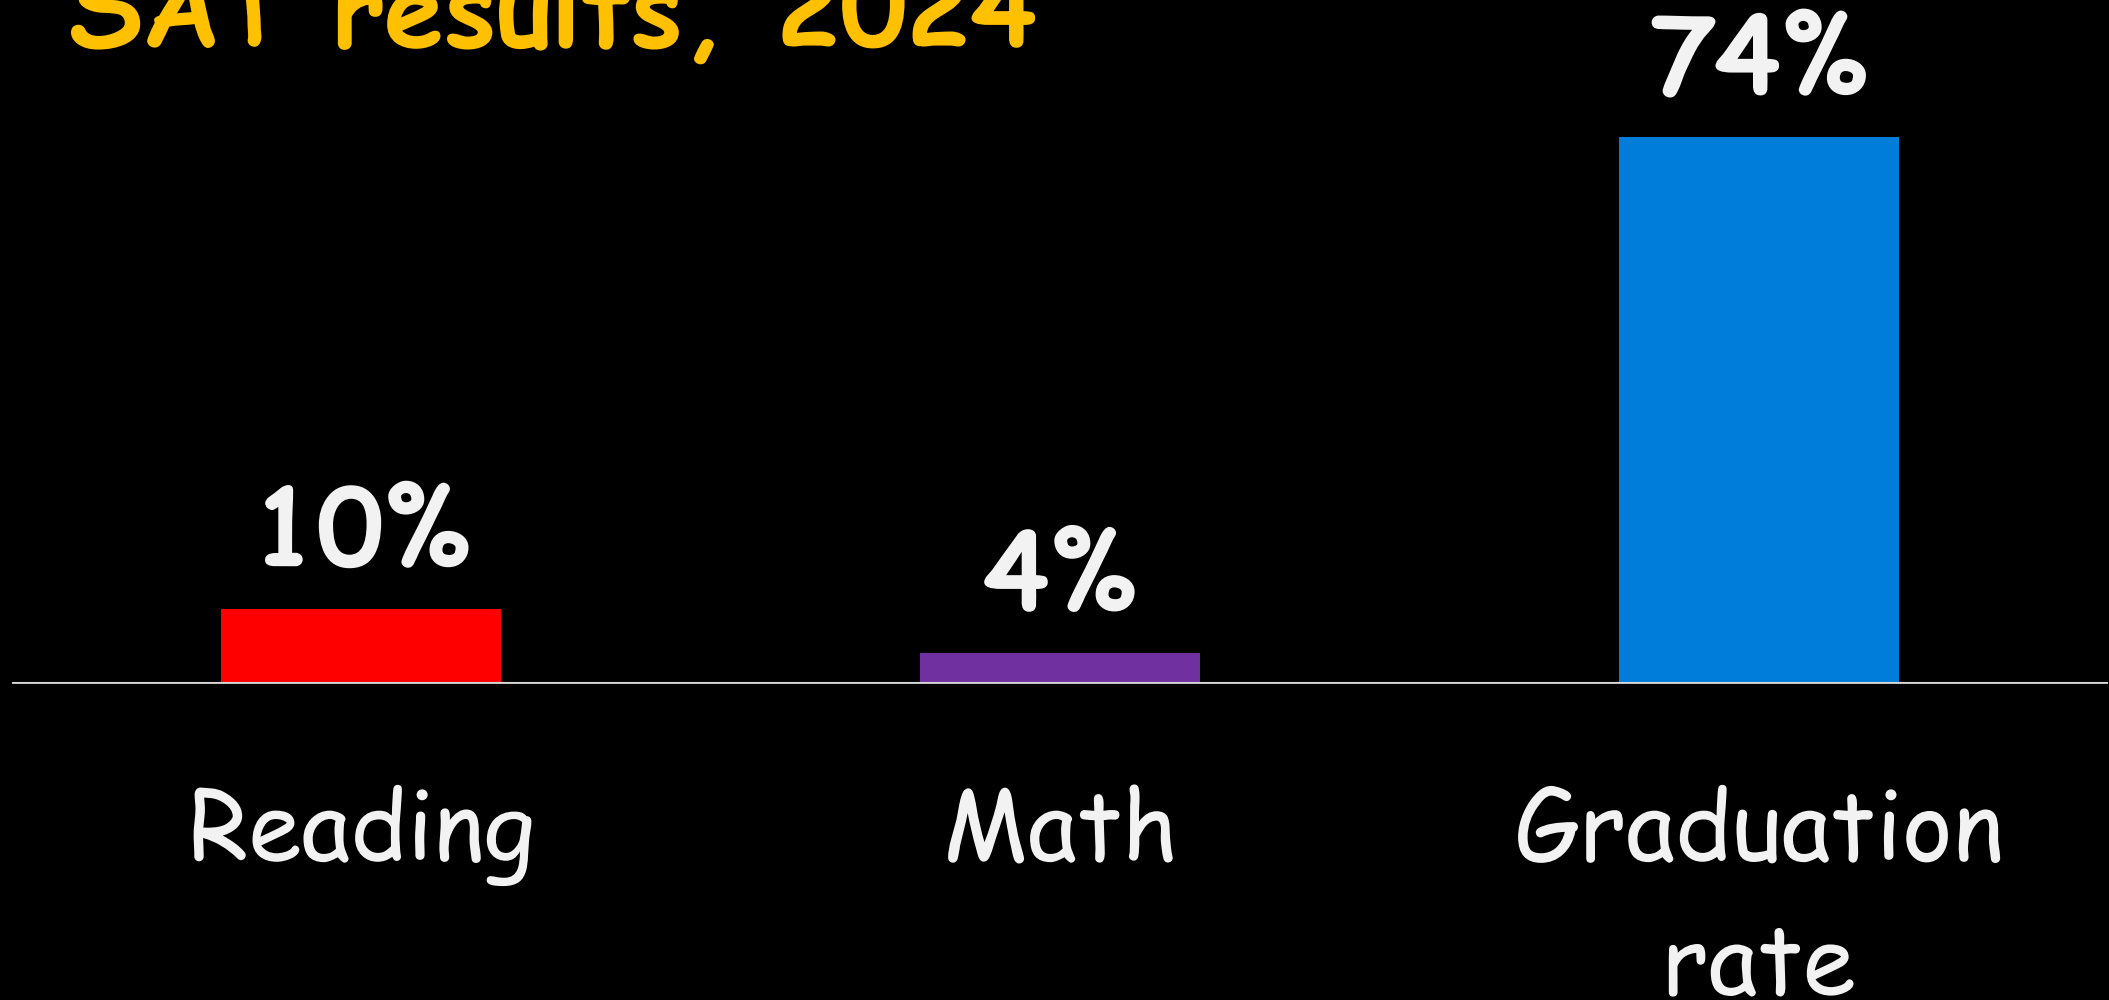

# **Democrats**

**Governor:  
17 of last 21 years**

## Decatur students reading at grade level, 2024:

**Blacks: 6%**

**Hispanics: 10%**

**Whites: 14%**

## Decatur students math at grade level, 2024:

**Blacks: 1%**

**Hispanics: 6%**

**Whites: 6%**

**Black students  
reading at grade  
level, 2024**

---

Grade	Reading
Grade 3	2%
Grade 4	6%
Grade 5	6%
Grade 6	6%
Grade 7	6%
Grade 8	13%
Grade 11	4%

# SAT results, 2024