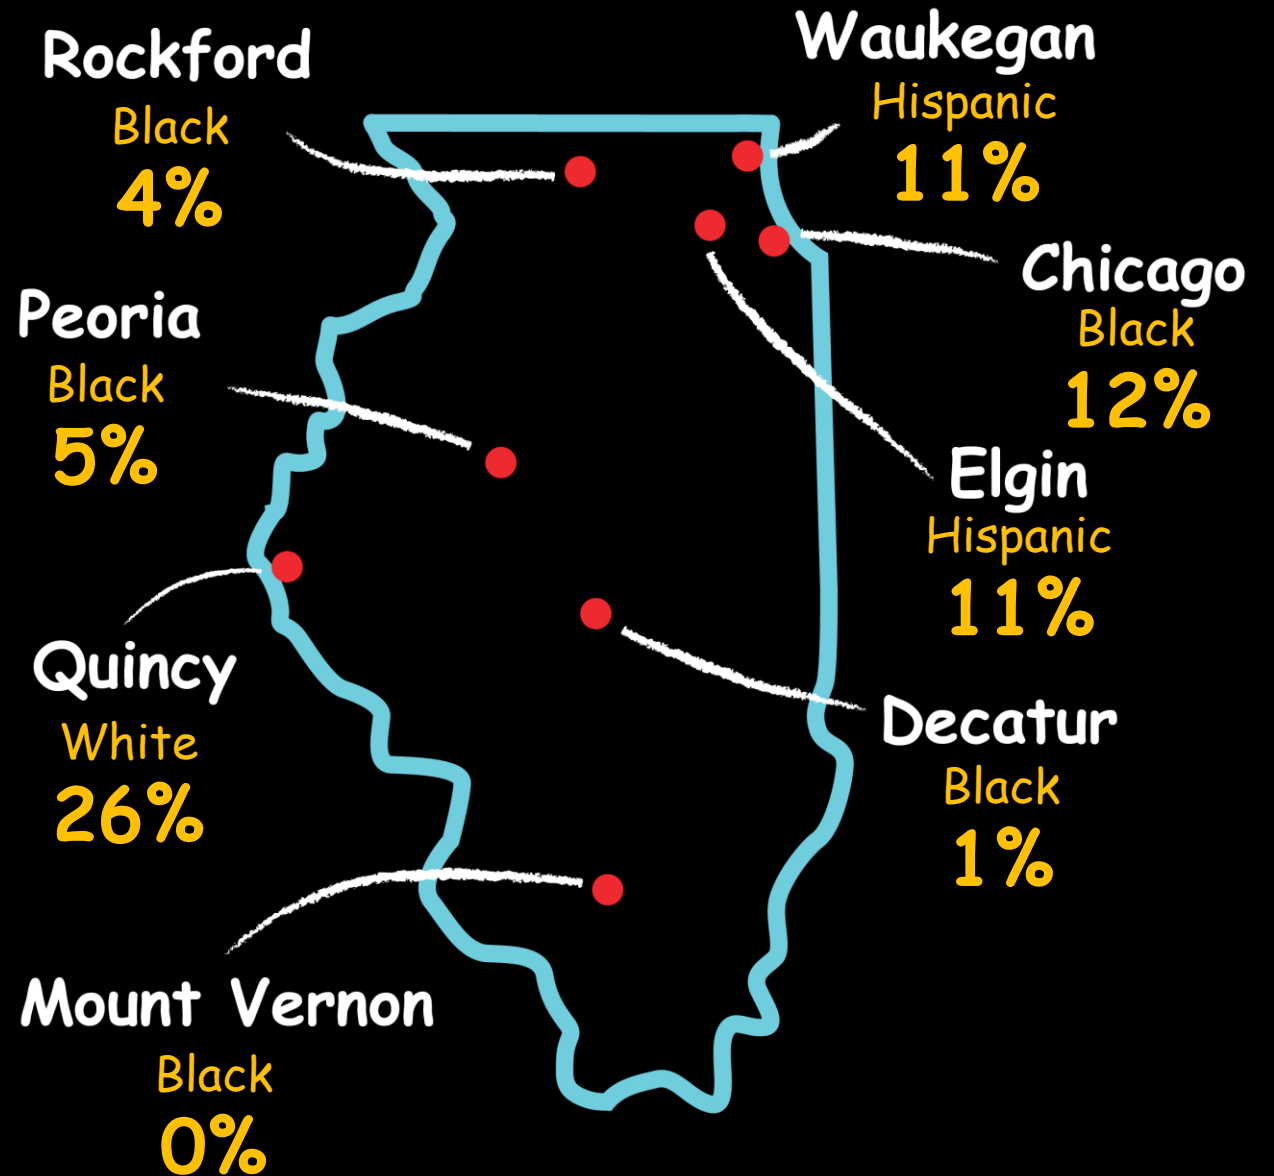

# **Democrats**

**General Assembly**

**Majorities: 21 years**

**Supermajorities: 11 years**

# **Democrats**

**Governor:  
17 of last 21 years**

# **Democrats**

**Chicago mayor: the last 93 years**

**City council: control for 100+ years**

**Decatur School  
District Results 2024**

Students scoring proficient in reading on the SAT, 2024

## Decatur students reading at grade level, 2024:

**Blacks: 6%**

**Hispanics: 10%**

**Whites: 14%**